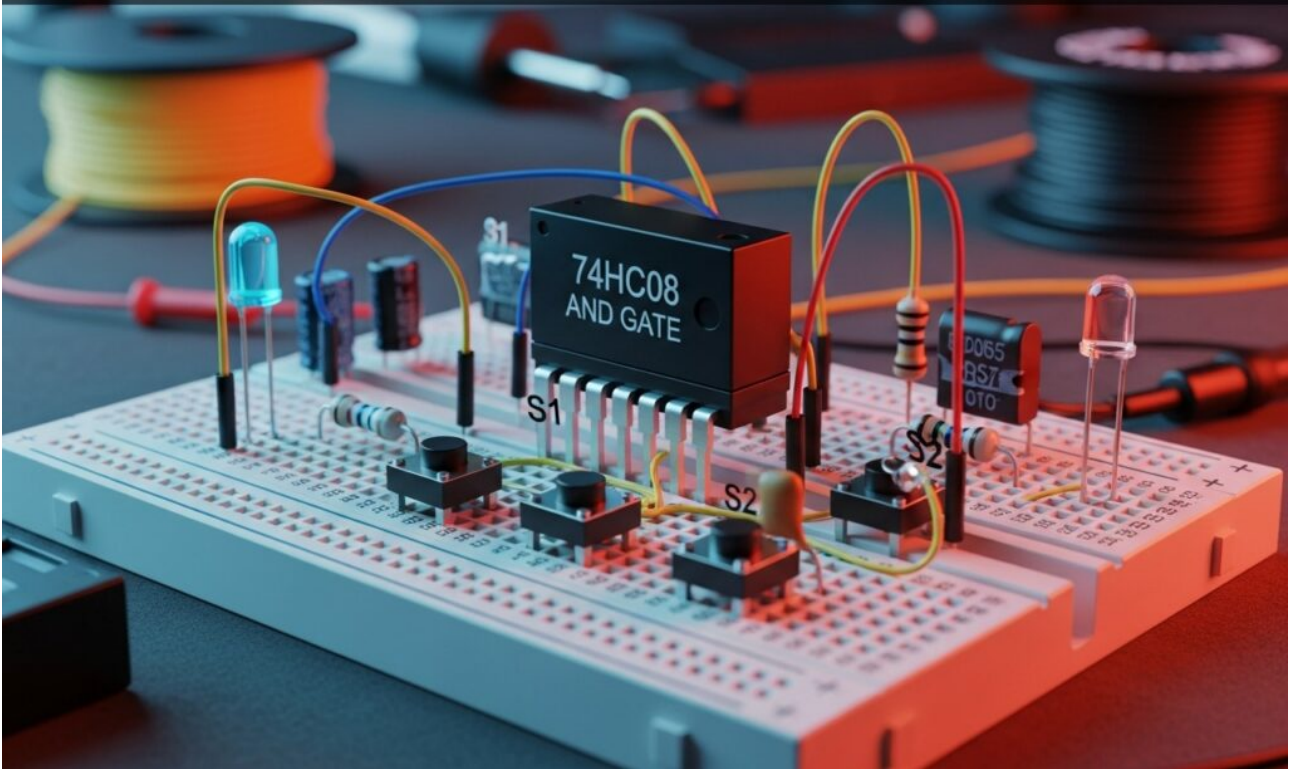

Practical case: Safe Hydraulic Press Control

Safe Hydraulic Press Control

Master Digital Electronics by building a two-hand safety circuit using an AND gate. Ensure the LED load activates only when two inputs trigger simultaneously.

Practical case: Double Key Security System

Double Key Security System

Master Digital Electronics by building a dual-key security alarm with an AND gate. Learn to control logic signals and activate an LED only when inputs match.